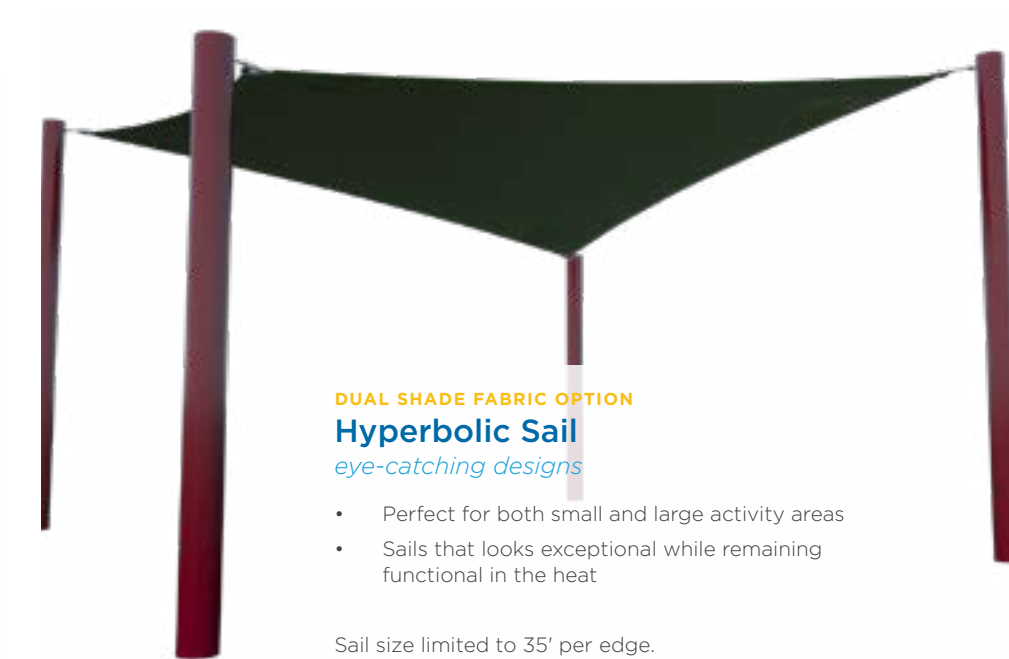

OPTIONS, FEATURES, AND FABRIC

Surface or In-Ground Mount
 8' or 10' Height
 With or Without Glide Elbow™
 Traditional Shade Fabric

DUAL SHADE FABRIC OPTION

Triangle Sail

practical solution for all spaces

- Great solution for all spaces, large or small
- Design has many practical uses — from shading picnic tables to entire pools
- Custom to every space

Sail size limited to 50' per triangular edge for Traditional Shade Fabric and limited to 50' x 50' x 50' triangular edges for Dual Shade Fabric.

OPTIONS, FEATURES, AND FABRIC

Surface or In-Ground Mount
 8', 10', or 12' Height, Custom Heights Available
 Traditional or Dual Shade Fabric

**For spans exceeding 50', please contact your SRP Shade representative.*

Top View

DUAL SHADE FABRIC OPTION

Hyperbolic Sail

eye-catching designs

- Perfect for both small and large activity areas
- Sails that looks exceptional while remaining functional in the heat