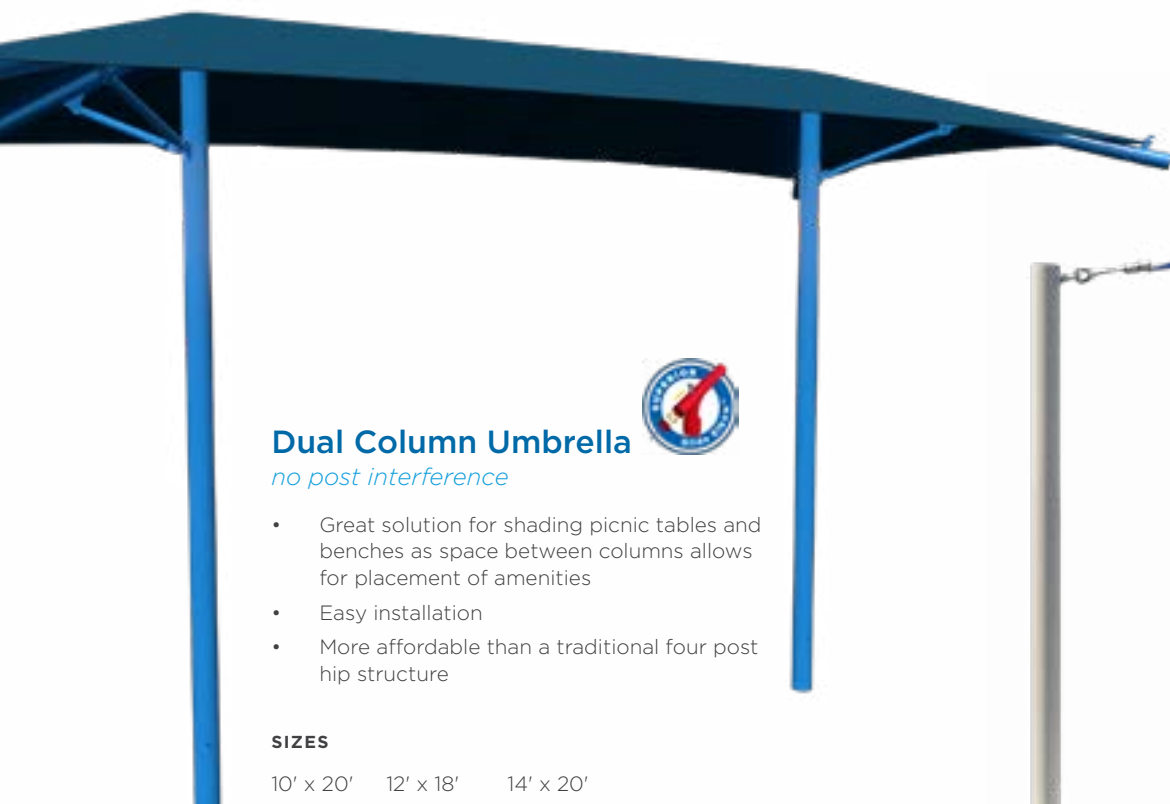

Dual Column Umbrella

no post interference

- Great solution for shading picnic tables and benches as space between columns allows for placement of amenities
- Easy installation
- More affordable than a traditional four post hip structure

SIZES

10' x 20'   12' x 18'   14' x 20'
12' x 16'   12' x 20'   14' x 24'

OPTIONS, FEATURES, AND FABRIC

Surface or In-Ground Mount
8' or 10' Height
With or Without Glide Elbow™
Traditional Shade Fabric