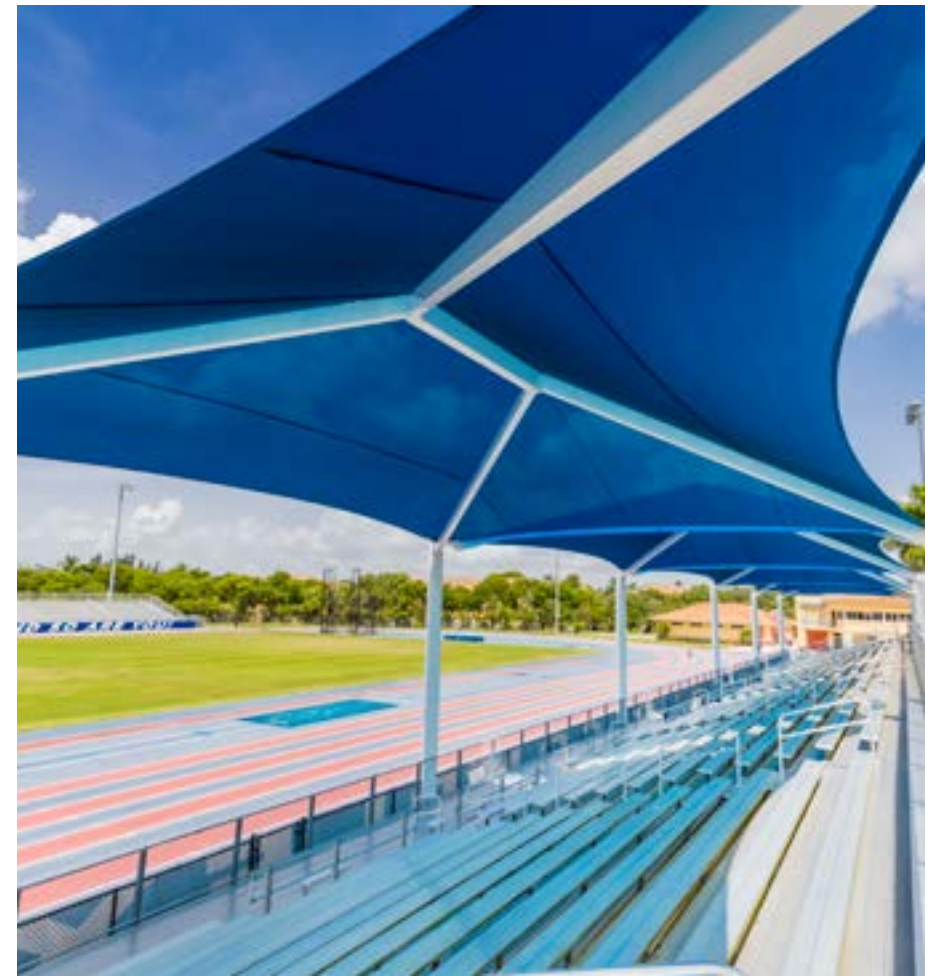

FEATURED PROJECT

Zoo Atlanta

Atlanta, Georgia

FEATURED PRODUCTS

- ① 30' x 10' Two-Dome Arched Cantilever
- ② 57' x 10' Two-Dome Arched Cantilever

FEATURED COLORS

Iced Coffee Powder Coat Frame
Beige Traditional Fabric