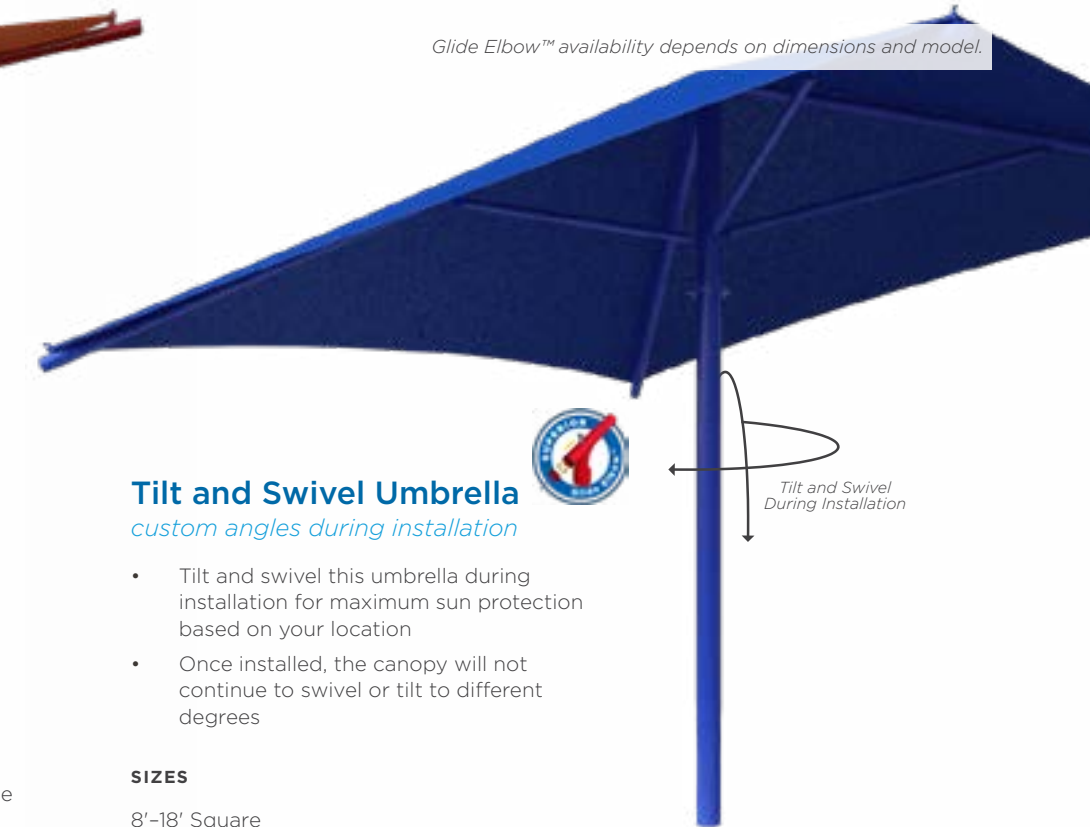

SIZES

10'-20'

OPTIONS, FEATURES, AND FABRIC

Surface or In-Ground Mount
8', 10', or 12' Height, Custom Heights Available
With or Without Glide Elbow™
Traditional or Dual Shade Fabric

Dual Shade Fabric option only available with Glide Elbow™.

Glide Elbow™ availability depends on dimensions and model.

Tilt and Swivel Umbrella

custom angles during installation

- Tilt and swivel this umbrella during installation for maximum sun protection based on your location
- Once installed, the canopy will not continue to swivel or tilt to different degrees