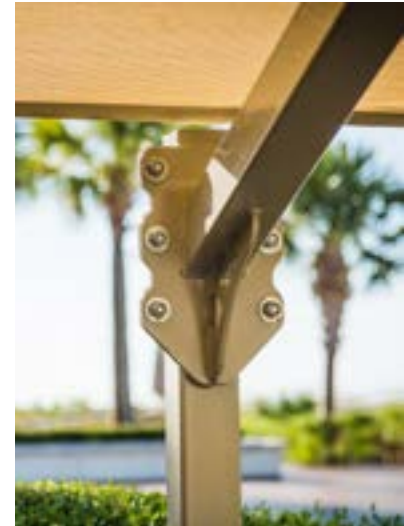

FEATURED COLORS

Iced Coffee Powder Coat Frame
Beige Traditional Fabric

Visit srpshade.com/inspirations to learn more about this project.