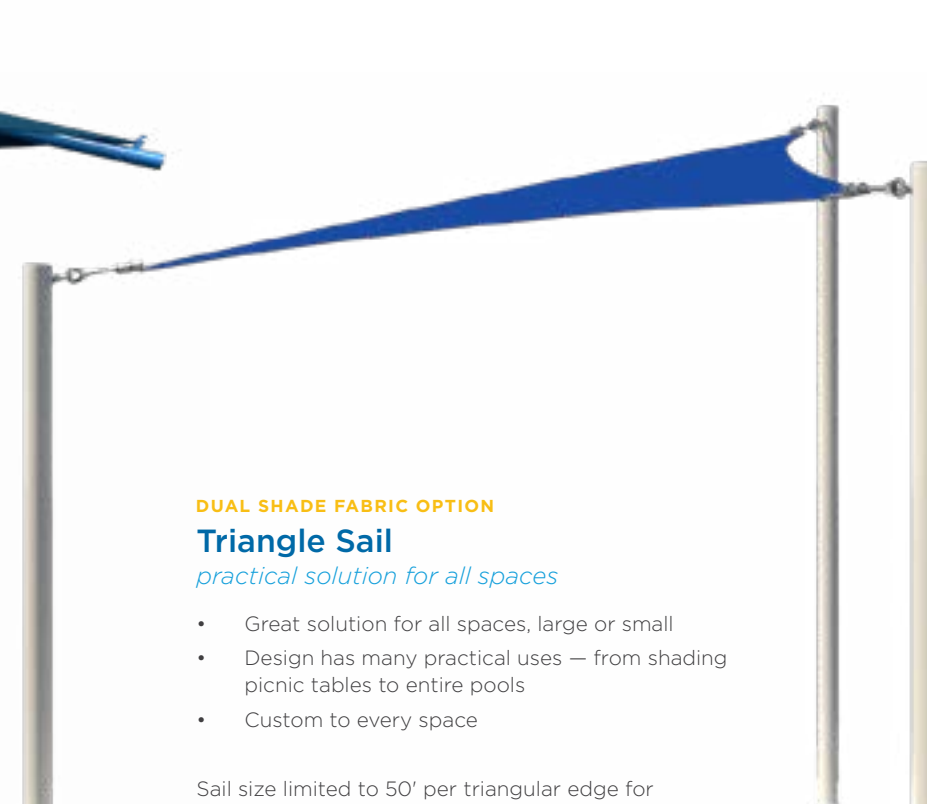

DUAL SHADE FABRIC OPTION

Triangle Sail

practical solution for all spaces

- Great solution for all spaces, large or small
- Design has many practical uses — from shading picnic tables to entire pools
- Custom to every space

Sail size limited to 50' per triangular edge for Traditional Shade Fabric and limited to 50' x 50' x 50' triangular edges for Dual Shade Fabric.

OPTIONS, FEATURES, AND FABRIC

Surface or In-Ground Mount
8', 10', or 12' Height, Custom Heights Available
Traditional or Dual Shade Fabric

*For spans exceeding 50', please contact your SRP Shade representative.